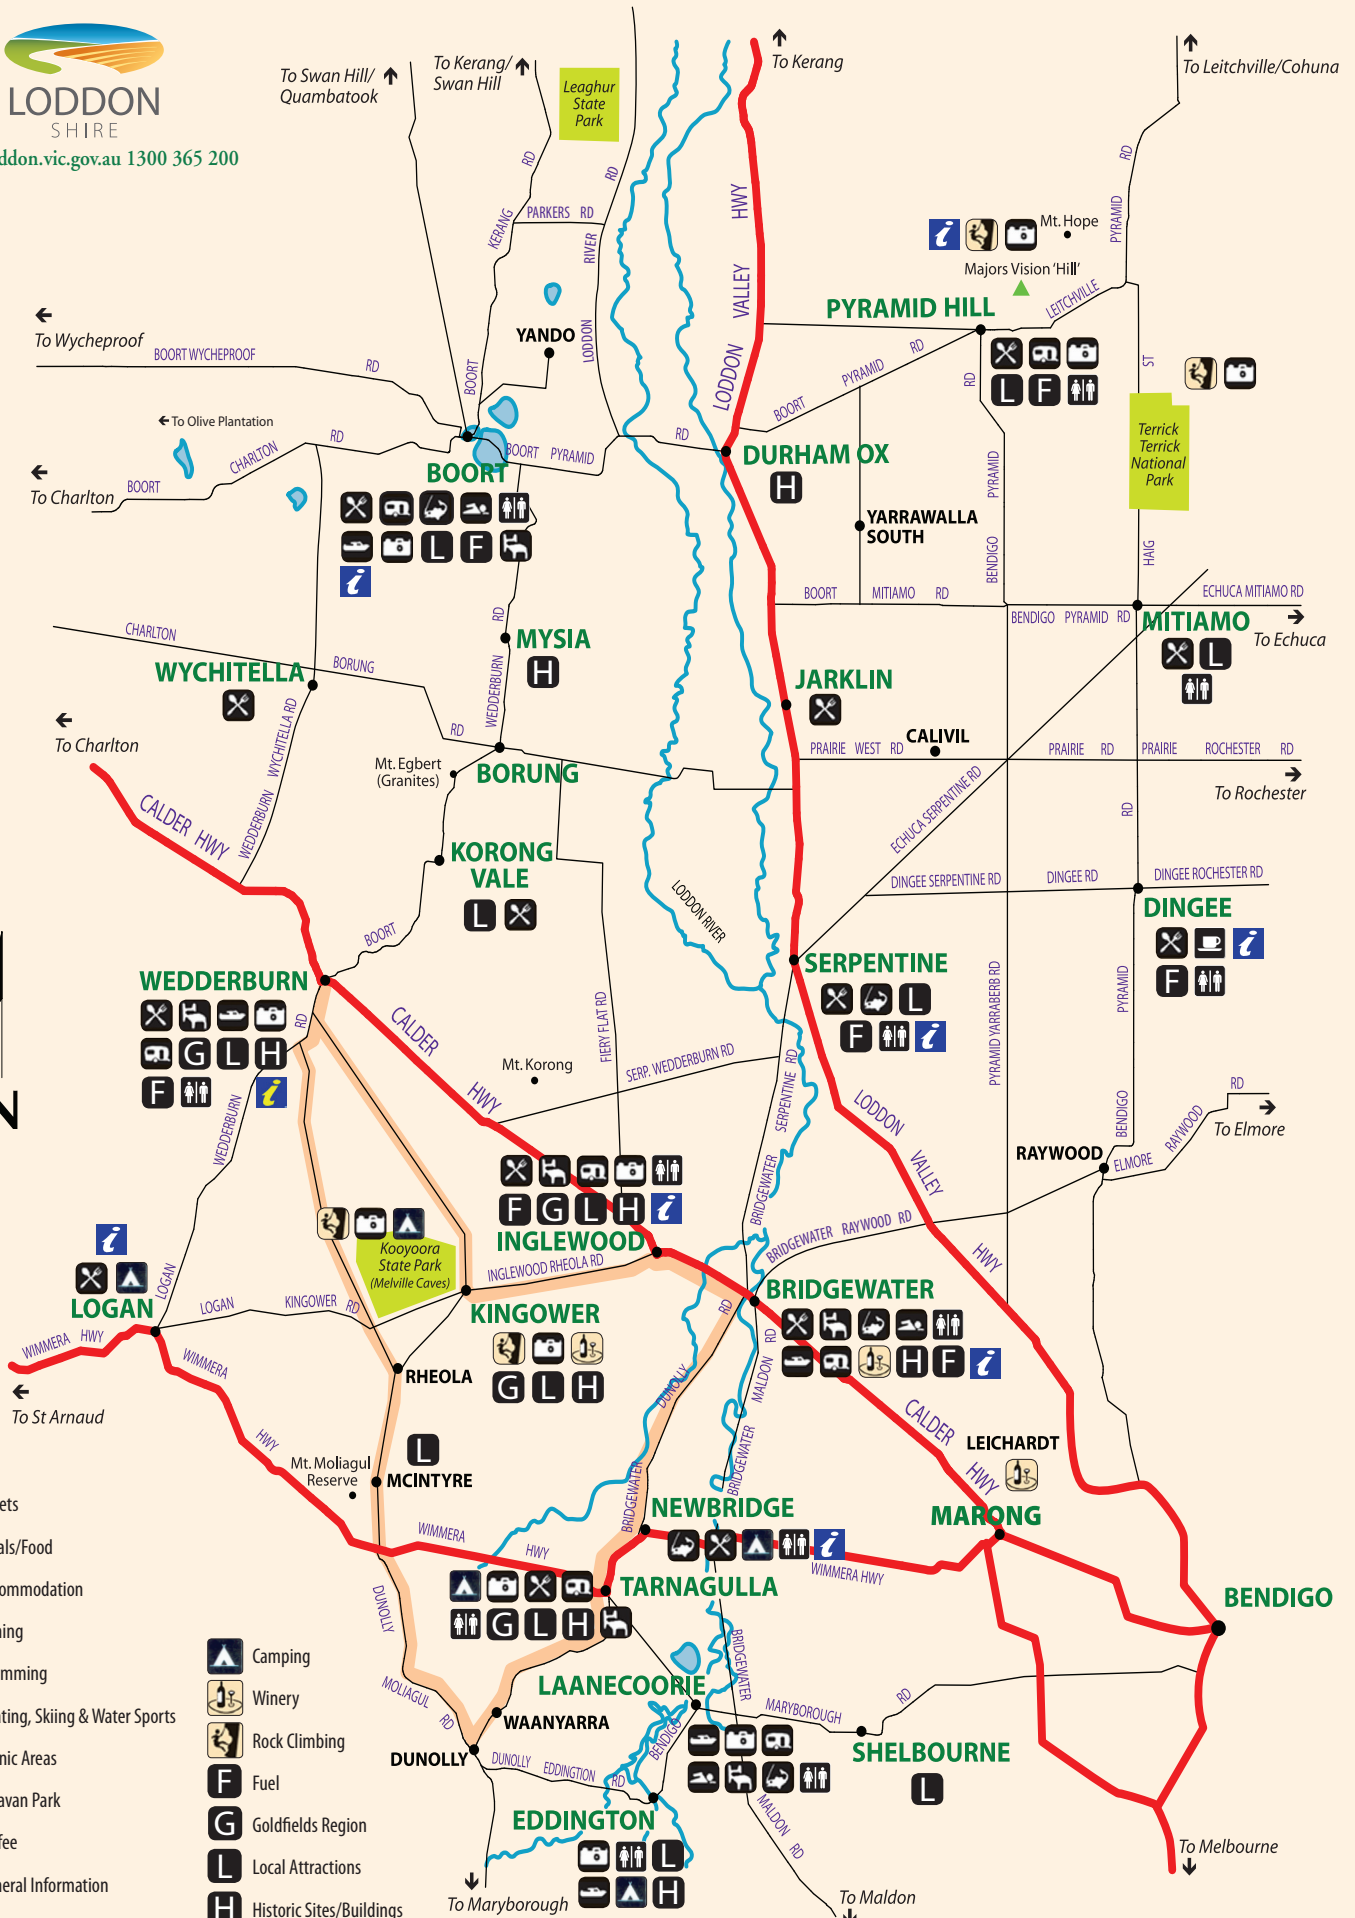

LODDON SHIRE TOURISM REGION MAP

www.loddon.vic.gov.au 1300 365 200

- Toilets
- Meals/Food
- Accommodation
- Fishing
- Swimming
- Boating, Skiing & Water Sports
- Scenic Areas
- Caravan Park
- Coffee
- General Information
- Loddon Visitor Information Centre
24 Wilson Street, Wedderburn
(03) 5494 3489

- Camping
- Winery
- Rock Climbing
- Fuel
- Goldfields Region
- Local Attractions
- Historic Sites/Buildings

- Forest/Park
- Fossickers Drive