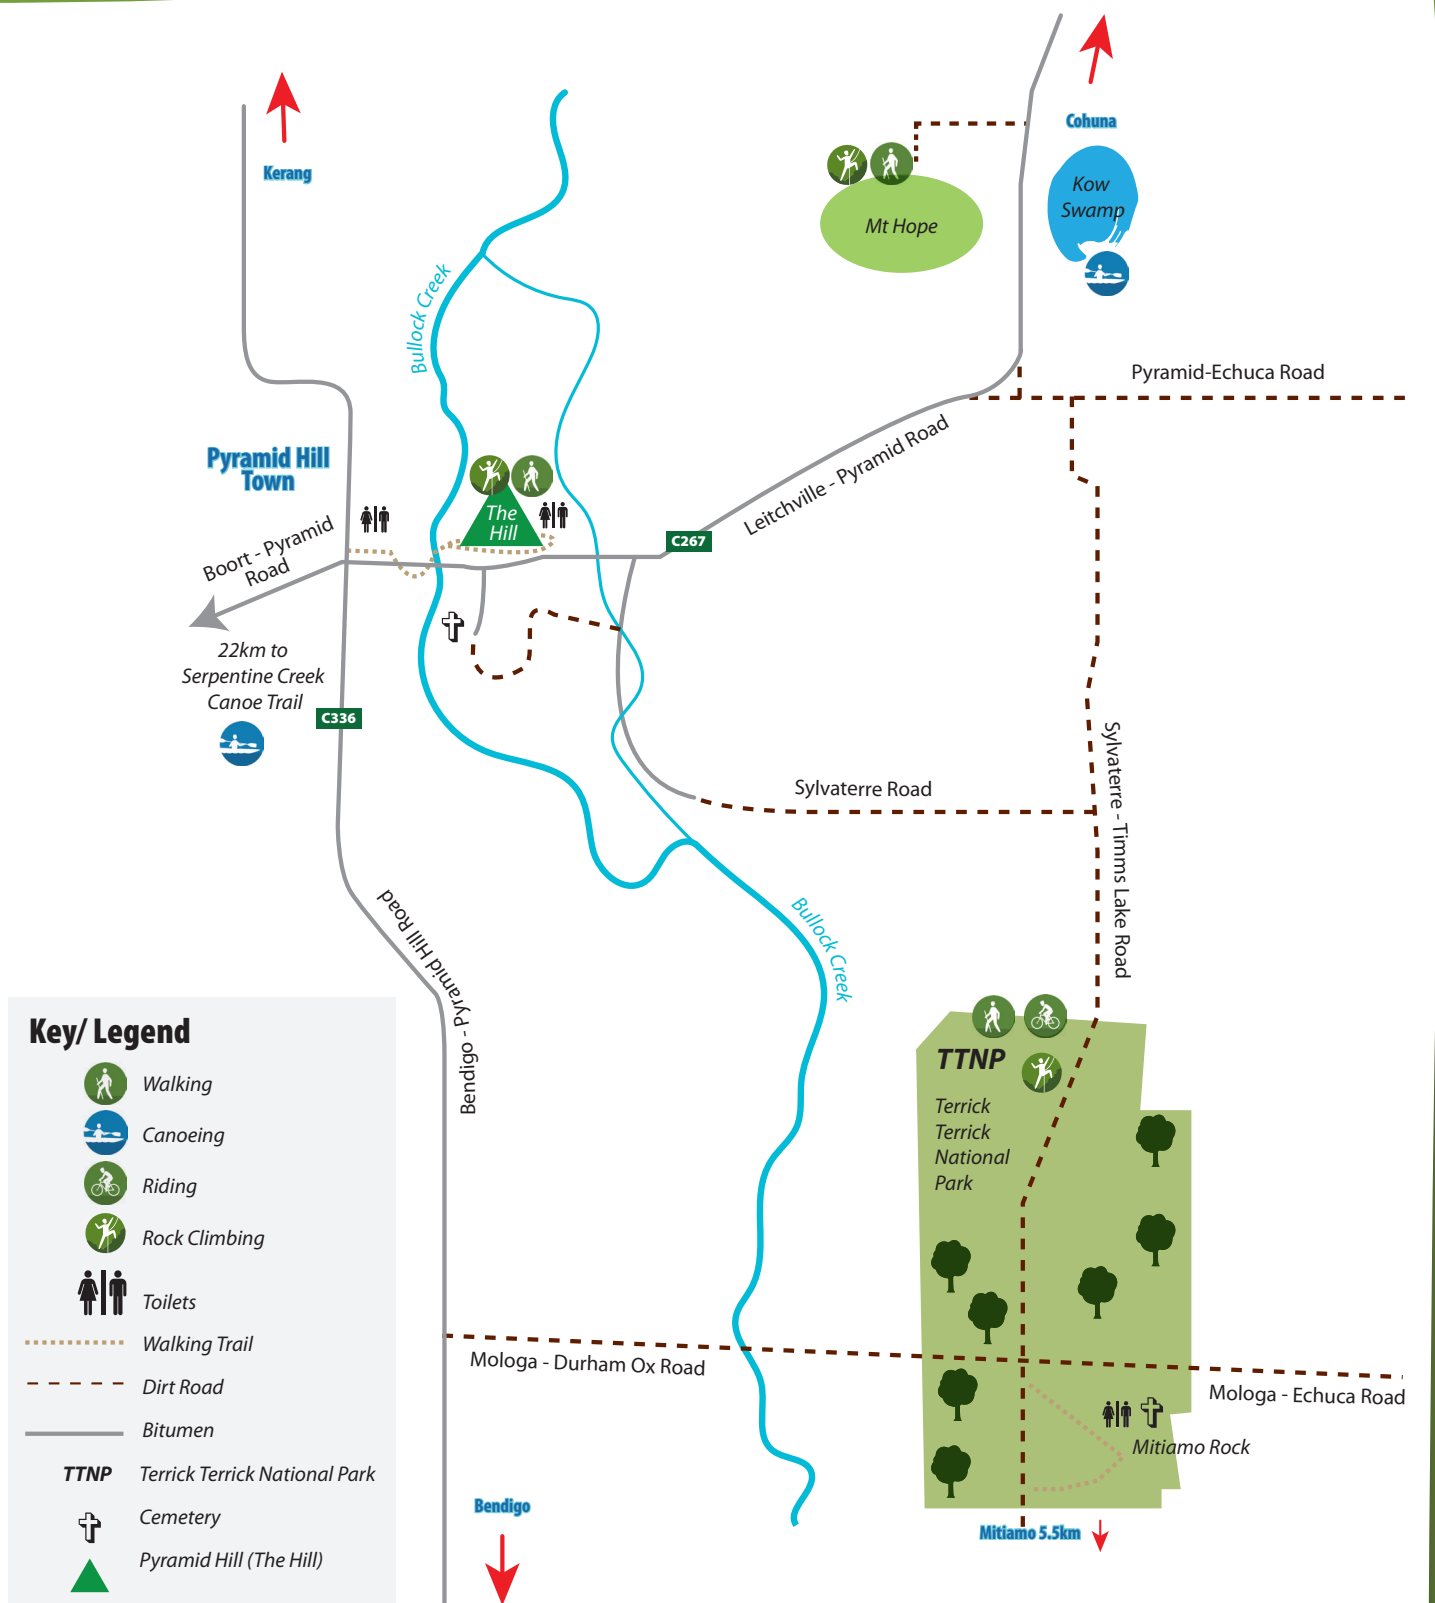

PYRAMID HILL & MITIAMO

Explore 'Terrick Ridge', the three granite outcrops that surround Pyramid Hill - The "Hill", Mount Hope and Terrick Terrick National Park.

www.pyramidhill.net.au

[pyramidhill3575](https://www.facebook.com/pyramidhill3575) [#pyramidhill3575](https://www.instagram.com/pyramidhill3575)

Key/ Legend

- Walking
- Canoeing
- Riding
- Rock Climbing
- Toilets
- Walking Trail
- Dirt Road
- Bitumen
- TTNP** Terrick Terrick National Park
- Cemetery
- Pyramid Hill (The Hill)